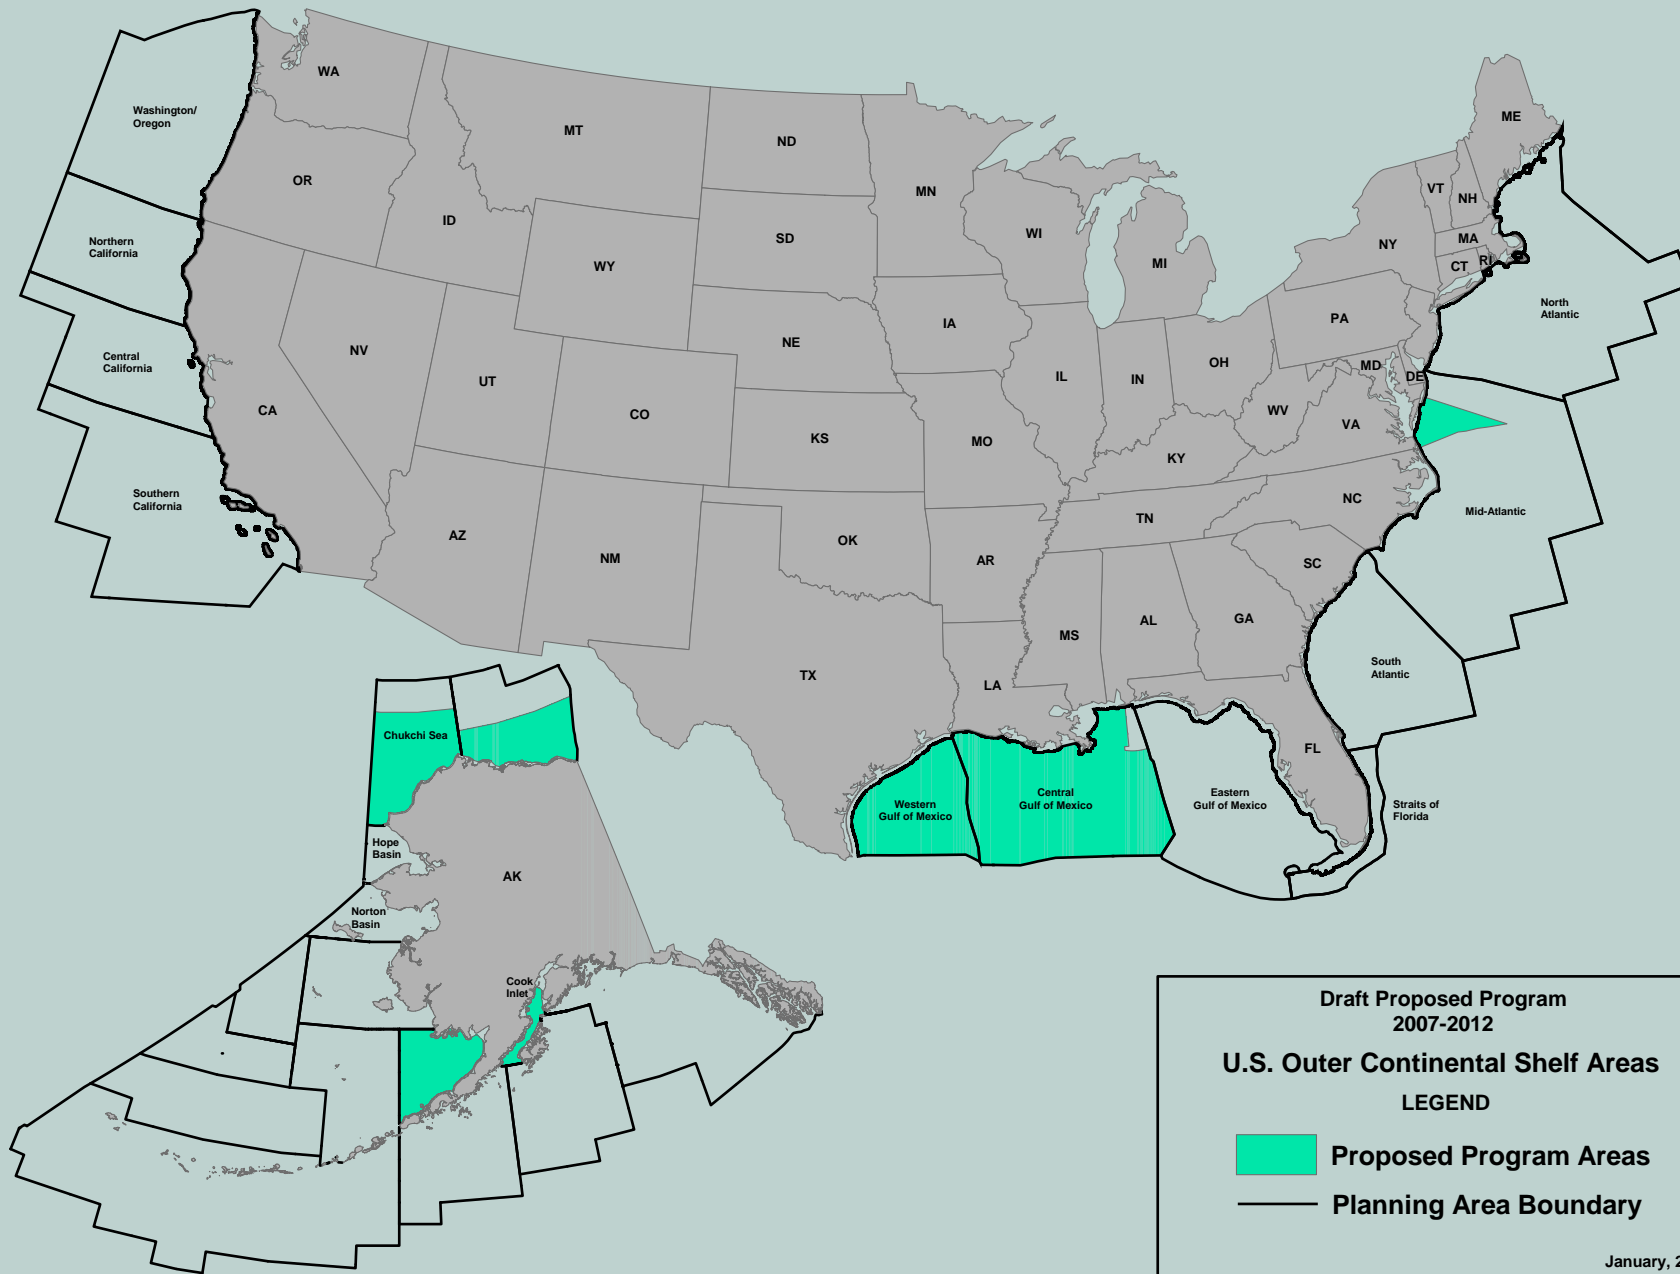

Federal OCS Areas - Alaska and the Lower 48

Draft Proposed Program
2007-2012

U.S. Outer Continental Shelf Areas

LEGEND

- Proposed Program Areas
- Planning Area Boundary

January, 2006